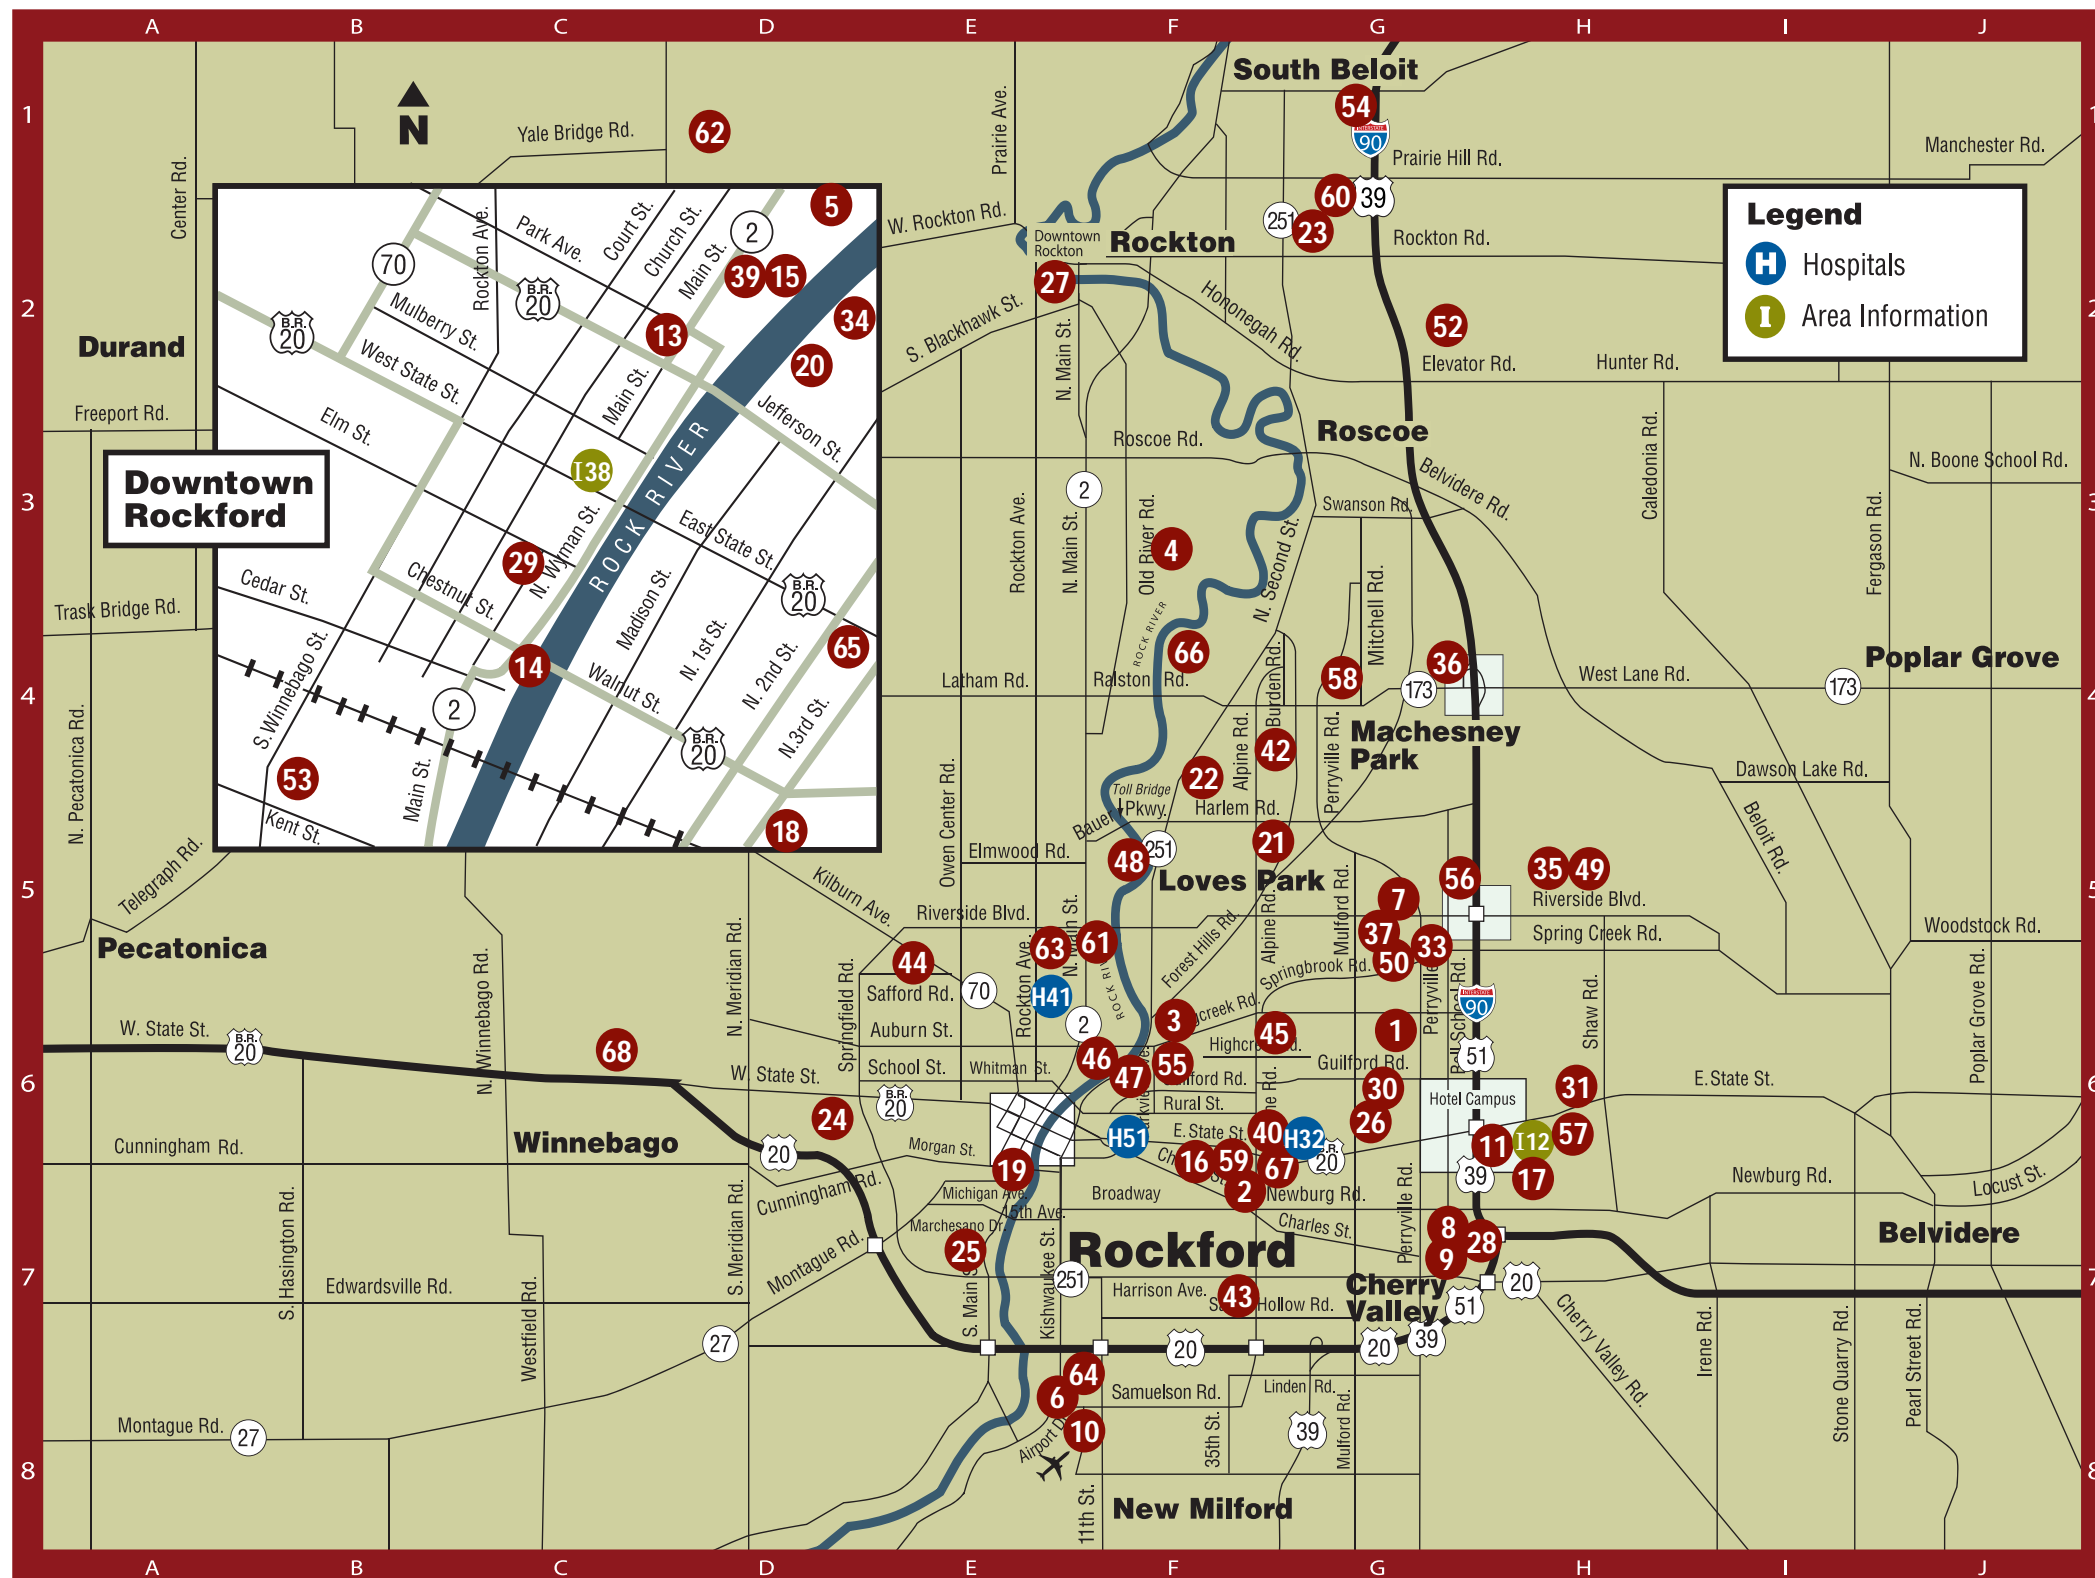

Rockford Region Map Locations:

1. Aldeen Golf Club - G6
 2. Alpine Hills Golf Club - F7
 3. Anderson Japanese Gardens - F6
 4. Atwood Homestead Golf Course - F3
 5. Burpee Museum of Natural History "Home of Jane" - see downtown map
 6. Camp Grant Museum - E8
 7. Carlson Ice Arena & Sapora Playworld - G5
 8. The Cherry Bowl - G7
 9. CherryVale Mall - G7
 10. Chicago/Rockford Int. Airport - F8
 11. CoCo Key Water Resort - H6
 12. **Community Information Center - H6**
 13. Coronado Performing Arts Center - see downtown map
 14. Davis Park - see downtown map
 15. Discovery Center Museum - see downtown map
 16. Don Carter Lanes - F6
 17. Elliot Golf Course - G7
 18. Erlander Home Museum - E6 - see downtown map
 19. Ethnic Heritage Museum - E6
 20. Forest City Queen - see downtown map
 21. Forest Hills Diamonds - G5
 22. Harlem Community Center - F4
 23. Historic Auto Attractions - G2
 24. Ingersoll Golf Course - D6
 25. Klehm Arboretum & Botanic Garden - E7
 26. Laser Quest - G6
 27. Macktown Golf Course - E2
 28. Magic Waters Waterpark - G7
 29. MetroCentre - see downtown map
 30. Midway Village Museum - G6
 31. NIU - Rockford - H6
 32. **OSF St. Anthony Medical Center - G6**
 33. Peace Plaza (Keeling - Puri) - G5
 34. Riverview Ice House - see downtown map
 35. Road Ranger Stadium - H5
 36. Rock Cut State Park - G4
 37. Rock Valley College - G5
 38. **Rockford Area Convention & Visitors Bureau - see downtown map**
 39. Rockford Art Museum - see downtown map
 40. Rockford College - G6
 41. **Rockford Memorial Hospital - E5**
 42. Rockford Speedway - G4
 43. Sandy Hollow Golf Course - F7
 44. Searls Park / Lockwood Park - E5
 45. Shops at Edgebrook - G6
 46. Siniissippi Gardens Greenhouse & Lagoon - F6
 47. Siniissippi Golf Course - F6
 48. Sportscore One - F5
 49. Sportscore Two - H5
 50. Starlight Theatre at Rock Valley College - G5
 51. **SwedishAmerican Hospital - F6**
 52. The Ledges Golf Course - G2
 53. Tinker Swiss Cottage Museum & Gardens - see downtown map
 54. Turtle Creek Information Center - G1
 55. University of Illinois College of Medicine - F6
 56. Volcano Falls Adventure Park - G5
 57. ShowPlace 16 Movie Theater - H6
 58. ShowPlace 14 Movie Theater - G4
- Additional Accommodations**
59. Alpine Inn - F7
 60. Best Western Legacy Inn & Suites - South Beloit - G2
 61. Cliffbreakers Riverside Resort - F5
 62. Copperstone Inn - D1
 63. Fox Run Bed & Breakfast Inn - E5
 64. Howard Johnson - F7
 65. Jackson's Urban Retreat - see downtown map
 66. River House B & B Getaway Retreat - F4
 67. Sweden House Lodge - G6
 68. The Victorian Veranda - C6